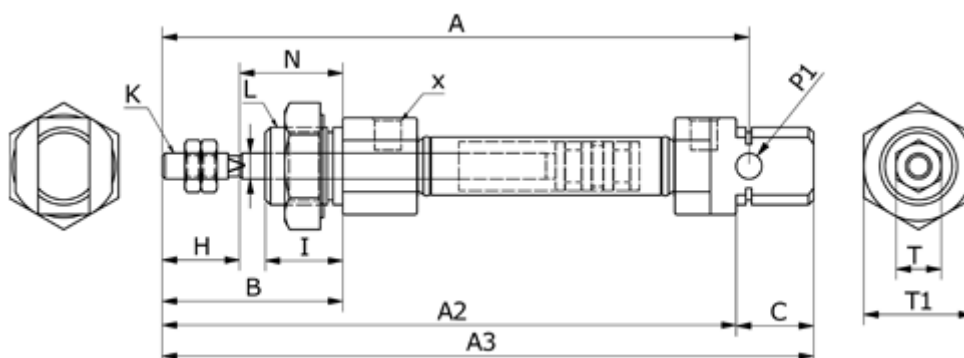

Data Sheet

Article number: 58MI25S0300CAG

Description: Cylinder MI-25x300-S-CA-G, Ø25x300
Double acting type - port 1/8"

Measures

A	= 126	K	= M10x1,25	V = 10
A2	= 65	L	= M22x1,5	X = 1/8"
A3	= 137	N	= 28	
B	= 50	O	= 11	
Bore diameter	= 25	P1	= 8	
C	= 22	Stroke	= 300	
HS	= 22	T	= 17	
I	= 22	T1	= 29	